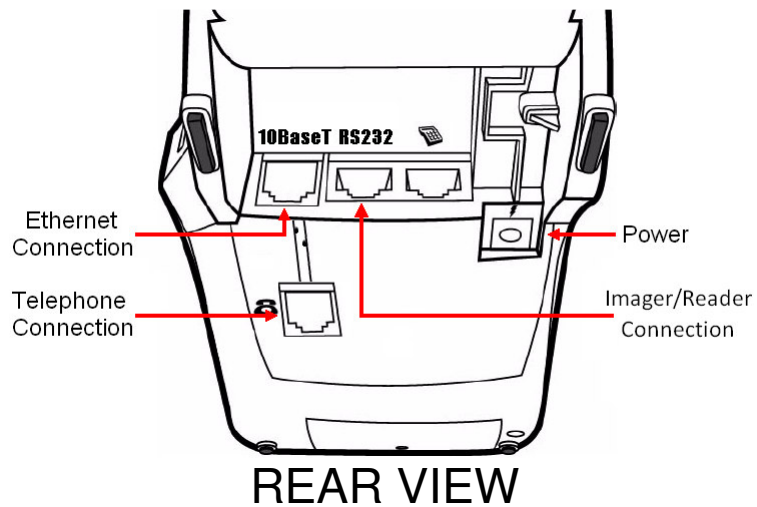

# VeriFone Omni Vx-510 Dual-Comm

Interconnecting cable part number **6000-6105 REV B**.